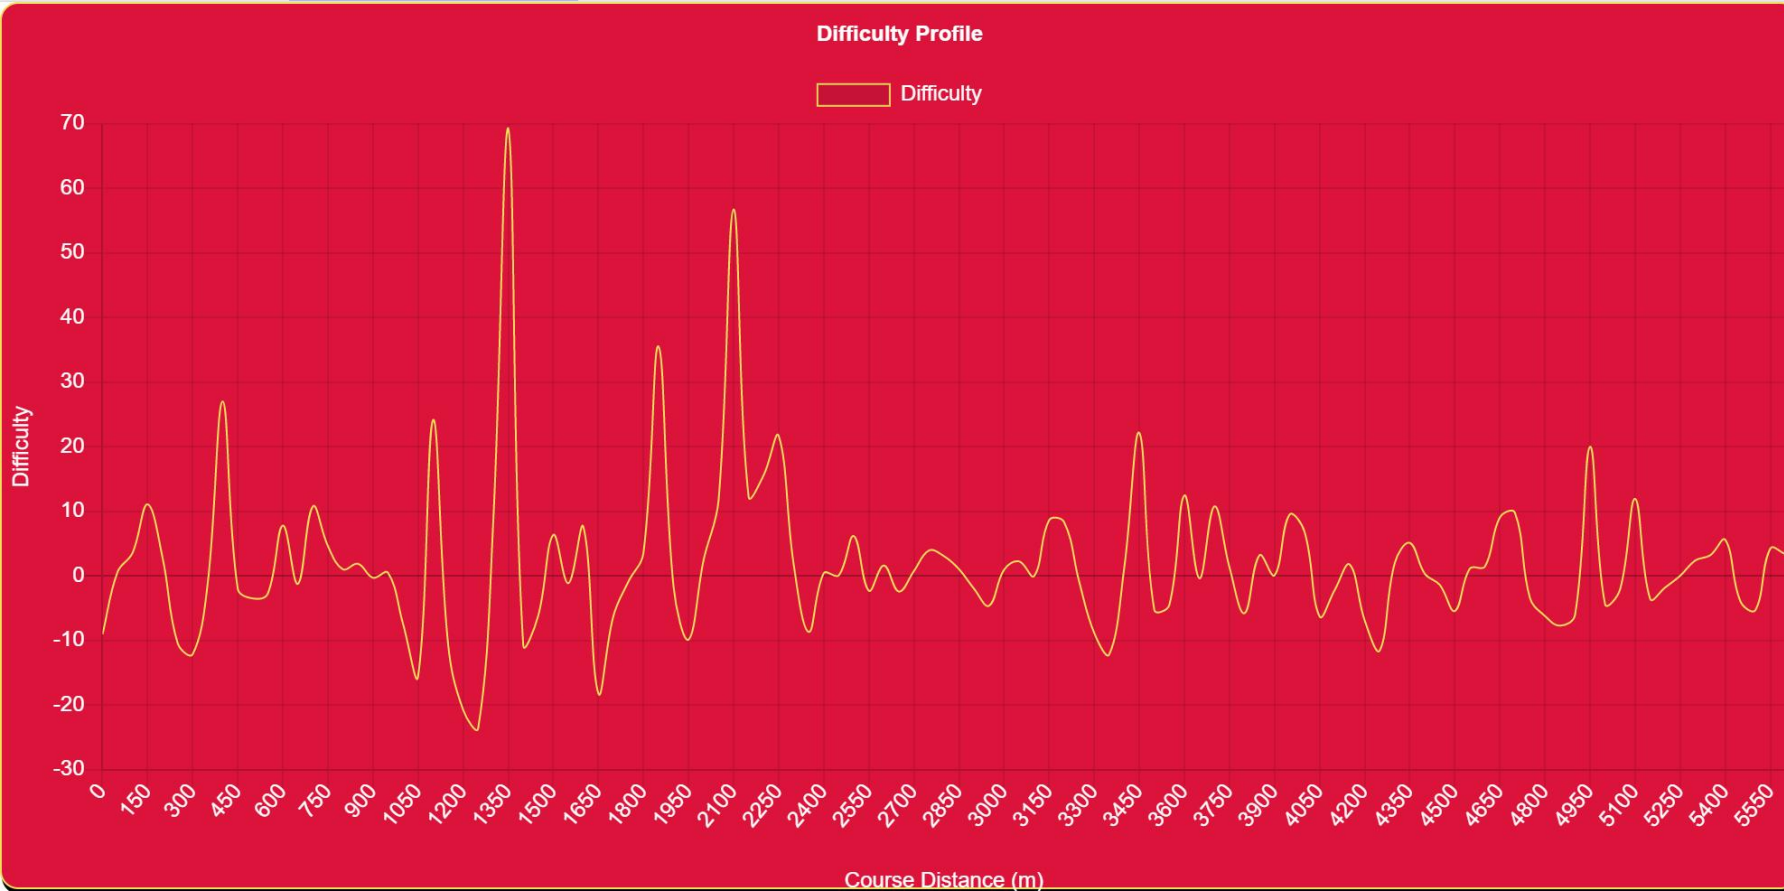

Elevation

Difficulty

Map

7.75
Difficulty

0%
Rolling Hills

3
Big Climbs

Draw Another Course

Elevation

Difficulty

Map

7.75
Difficulty

0%
Rolling Hills

3
Big Climbs

Draw Another Course

Elevation

Difficulty

Map

7.75
Difficulty

0%
Rolling Hills

3
Big Climbs