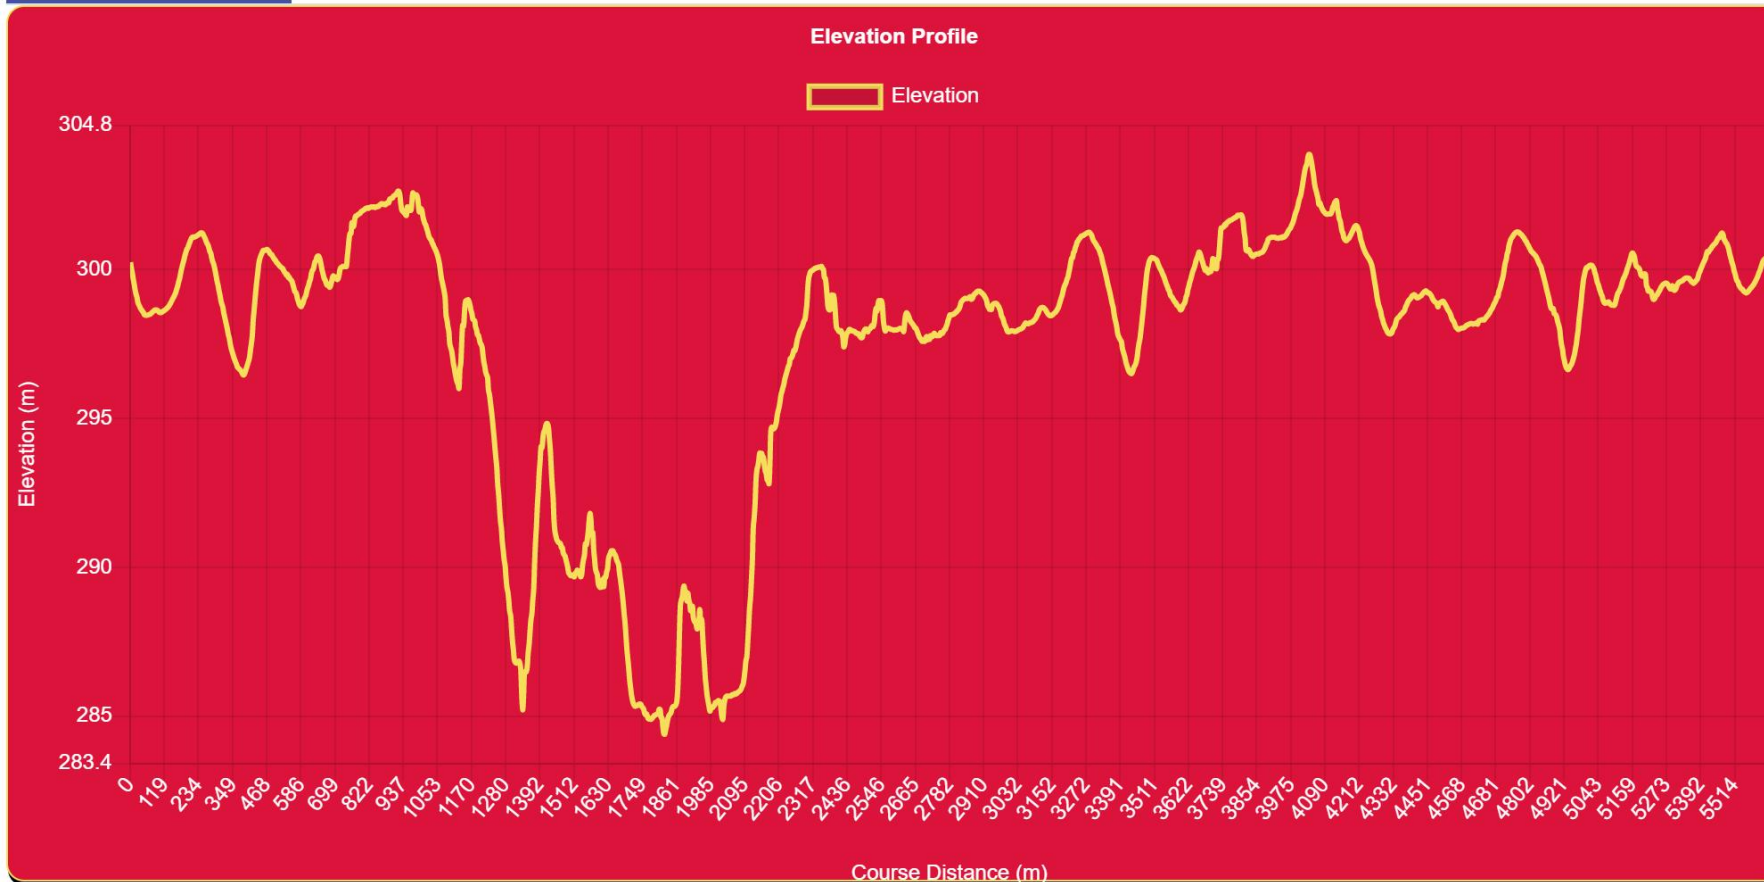

Elevation

Difficulty

Map

7.75
Difficulty

0%
Rolling Hills

3
Big Climbs

Draw Another Course

Elevation

Difficulty

Map

7.75
Difficulty

0%
Rolling Hills

3
Big Climbs

Draw Another Course

Elevation

Difficulty

Map

7.75
Difficulty

0%
Rolling Hills

3
Big Climbs